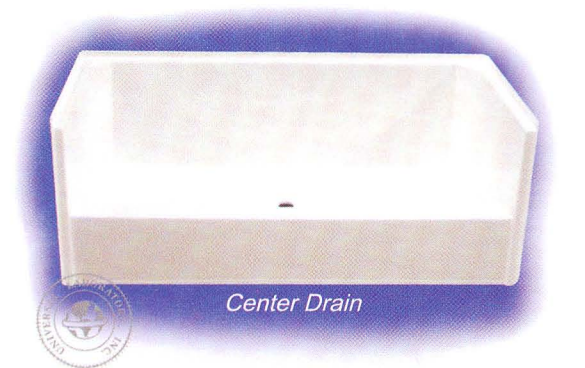

Certifications: ANSI Z124.2

Baymont uses only sanitary high-grade gloss polyester gelcoat, reinforced with composite matrix. The finish, Baymont Sanitary White, is a proprietary color containing UV and mold inhibitors. 3" legs are built into the design for stability; a ridge trim protects the Apron and eliminates shoe molding. Baymont does not use cardboard or other undesirable structural materials. Units are constructed of polyester resins and strand glass only. Bottoms are constructed of A-Grade 7/16 OSB for better adhesion and stronger foundation.

Cody Bath Tub

27" Bath Tub

- 26.5" x 53.75"
- Total Capacity: 37 Gallons
- Slip Resistant Floor

0377853 27" x 54" Tub, RH Drain / Bone

0377851 27" x 54" Tub, LH Drain / Bone

0377852 27" x 54" Tub, RH Drain / White

0377850 27" x 54" Tub, LH Drain / White

Right Hand Drain

Cade Bath Tub

27" Bath Tub

- 26.5" x 53.75"
- Total Capacity: 37 Gallons
- Slip Resistant Floor

0377859 27" x 54" Tub, CTR Back Drain / Bone

0377858 27" x 54" Tub, CTR Back Drain / White

Center Drain

Casey Shower Pan

27" Shower Pan

- 26.5" x 53.75"
- Slip Resistant Floor
- Above Floor Rough-In

0377867 27" x 54" Shower Pan, CTR Back Drain / Bone

0377866 27" x 54" Shower Pan, CTR Back Drain / White