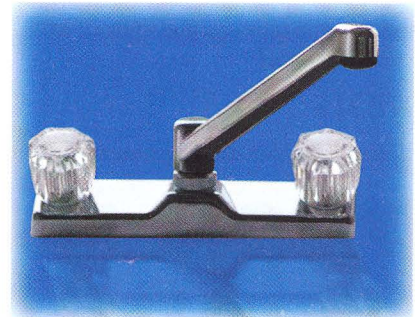

Kitchen Faucets/Replacement Parts

Ultra Hi-Rise Kitchen Faucet

Sleek new design with hi-rise metal spout in four finishes to compliment any interior.

- 0377150 Chrome
- 0377151 Brushed Nickel
- 0377152 White
- 0377162 Repl. stem & bonnet

8" Kitchen Faucet

Chrome-plated faucet.

- 0374402 Brass Faucet Only, No Spray
- 0374400 Brass Faucet With Spray
- 0378003 Plastic; With Spray
- 0378012 Replacement Spout
- 0378010 Repl. Cartridge
- 0378011 Repl. "Crystal" Handle

8" Kitchen Faucet

utopia[®]

- 0379014 Box; 12/Ctn.

Kitchen Faucet

8" ledge faucet, Renu seats. Clear acrylic handles. Deck mount ABS shield. Water saver aerator. CSA & IAPCO approved. 10.5" chrome decorative D-spout.

- 0374380 Chrome all brass construction; Boxed 12/Ctn.
- 0374381 Chrome all brass construction w/spray
- 0378004 Chrome-plated plastic faucet only, No spray
- 0377106 Faucet, Plastic, Bagged 24/Ctn.
- 0374399 Chrome plated plastic underbody w/brass stems & spray
- 0374409 Stem & Bonnet; Pair
- 0374410 Seat; Pair
- 0378616 Spout