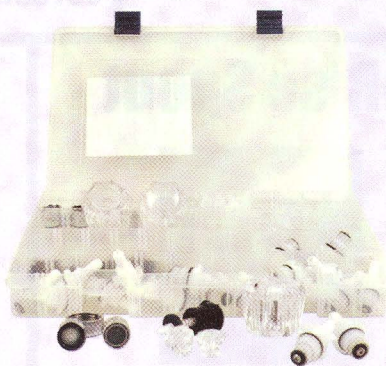

Utopia Faucet Repair Kit

Kit includes parts most commonly needed for field repairs of Utopia faucets:

0375918

Cone Slip Joint Washers

1/2" nut x 3/8" OD tube
0379504 100/bag

1/2" nut x 1/2" OD tube
0379505 100/bag

3/8" ballcock
0379506 100/bag