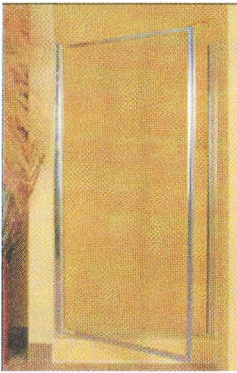

# Shower Stall

Comes complete with "no caulk" drain, plastic faucet, shower head, handrail, soap dish and curtain. One-piece heavy-gauge plastic walls install quickly without caulk or fitting. Resists mildew and rust. White. 7.0 cubic feet, 33" x 72-3/8" x 33", 27" opening.

# Door for Shower Stall

Continuous hinge with integrated handle and drip for easy installation. 27" opening. **Not recommended for Economy Shower Stall.**

**0378205** Shower Door

**0378210** Replacement Rollers w/screws

# Door for 32" Shower Pan

Continuous hinge with integrated handle and drip for easy installation. Use with 0379090 and 0379091.

**0378204** Shower Door for 32" x 32" Shower Pan

**0378210** Replacement Rollers with Screws

# Shower Surrounds for Tub or Shower Sizes

Made of durable ABS with a built-in soap dish. Comes in individual boxes. Easy to install with adhesive or rivets (not included).

**0379092** 1-Pc. Almond for 32" x 32" Shower