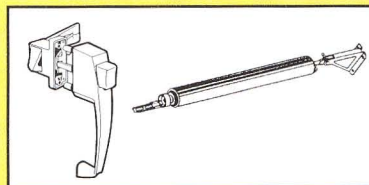

- **0212036** Black
- **0212038** White

Storm Door Parts

- **0210450** Top Glides for Bottom Glass
- **0210452** Clips & Springs for Bottom Glass
- **0210470** Clip for Full View Storm, White
- **0295085** Hinge - Mill
- **0295086** Hinge - White
- **0295087** Hinge - Brass