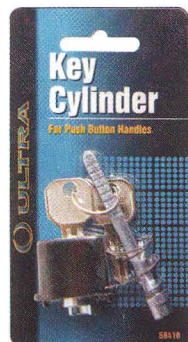

Pushbutton Latch Handle

- Anti-lockout feature
- 1-3/4" mounting hold spacing
- Installs in three 1/4" holes
- Carded

For all outswinging doors 7/8" to 1-1/4". Converts to key locking set with key plug.

- 0291300** White; 5/Ctn.
- 0291301** Aluminum; 10/Ctn.
- 0291302** Black; 10/Ctn.

Storm Door Closer

Smooth, silent regulated closing for storm and screen doors. Permanently sealed tube. Positive-latching mechanism. Shock absorber action.

- 0210700** White
- 0210701** Aluminum
- 0210702** Black

Pushbutton Key Plug

for Storm Door Locks

Fits most rectangular pushbutton storm doors. Furnished with calibrated metal spindle and spring.

- 0291305** Black; 10/Ctn.